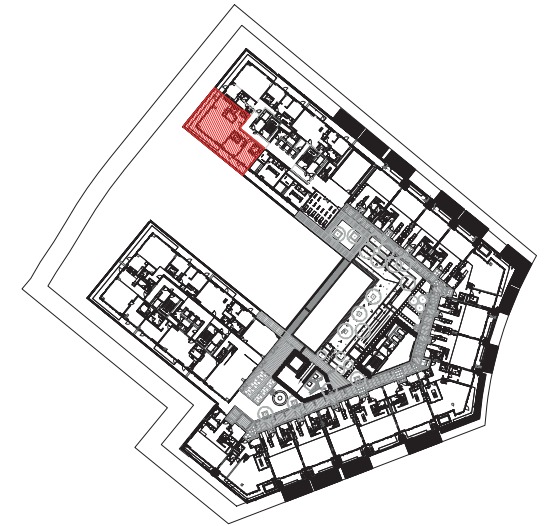

The Seef 6 & 7 | 2 Bedroom Type A

Key Plan | Plot D2 | Tower 1 & 2

| Tower | Floor | Unit | Unit Area (sqm) | Terrace (sqm) | Total Area (sqm) |
|-------|-----------------|------|-----------------|---------------|------------------|
| 2 | 1 st | 103 | 151.77 | 61.32 | 212.09 |